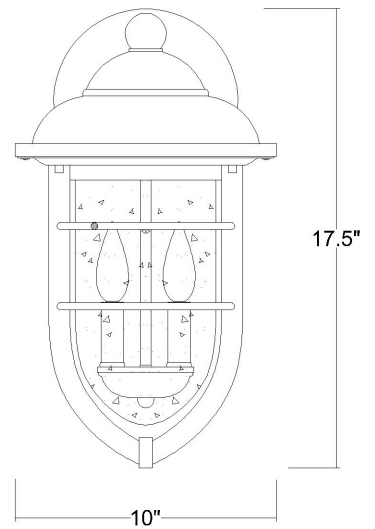

## DYLAN 3-LIGHT WALL LANTERN

<b>Description:</b>	Dylan 3-Light Wall Lantern
<b>Finish:</b>	Chrome
<b>Dimensions:</b>	10" W x 17-1/2" H x 11-1/2" ext. Height on Center: 3-1/2"
<b>Bulbs:</b>	3-60W Cand.
<b>Installed Weight:</b>	6.6 lbs.
<b>Certification:</b>	cETL / wet location

<b>Material:</b>	Steel and glass
<b>Shades:</b>	NA
<b>Glass:</b>	Clear Seeded
<b>Back Plate Dimensions:</b>	7" Dia.
<b>Chain/Wire:</b>	NA
<b>Additional Finishes:</b>	ORB