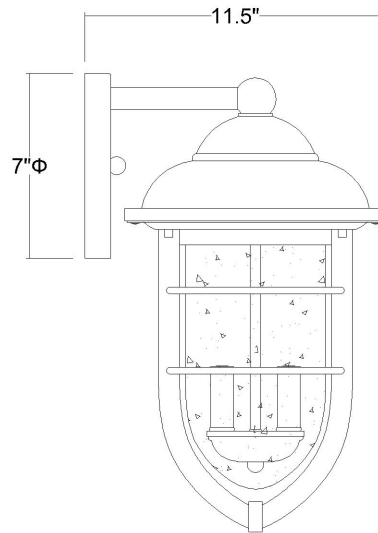

## DYLAN 3-LIGHT WALL LANTERN

<b>Description:</b>	Dylan 3-Light Wall Lantern
<b>Finish:</b>	Chrome
<b>Dimensions:</b>	10" W x 17-1/2" H x 11-1/2" ext. Height on Center: 3-1/2"
<b>Bulbs:</b>	3-60W Cand.
<b>Installed Weight:</b>	6.6 lbs.
<b>Certification:</b>	cETL / wet location

<b>Material:</b>	Steel and glass
<b>Shades:</b>	NA
<b>Glass:</b>	Clear Seeded
<b>Back Plate Dimensions:</b>	7" Dia.
<b>Chain/Wire:</b>	NA
<b>Additional Finishes:</b>	ORB