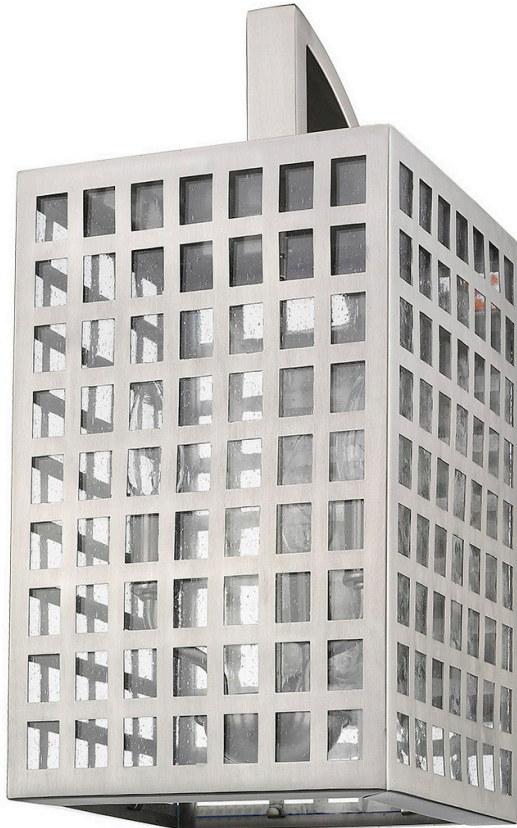

1812SN

LETZEL 3-LIGHT WALL LANTERN

Description:	Letzel 3-Light Wall Lantern
Finish:	Satin Nickel
Dimensions:	8" W x 17-3/4" H x 11" ext. Height on Center: 9-3/4"
Bulbs:	3-60W Cand.
Installed Weight:	9.7 lbs.
Certification:	cETL / wet location

Material:	Stainless steel and glass
Shades:	NA
Glass:	Clear Seeded
Back Plate Dimensions:	6" x 9-3/4"
Chain/Wire:	NA
Additional Finishes:	ORB