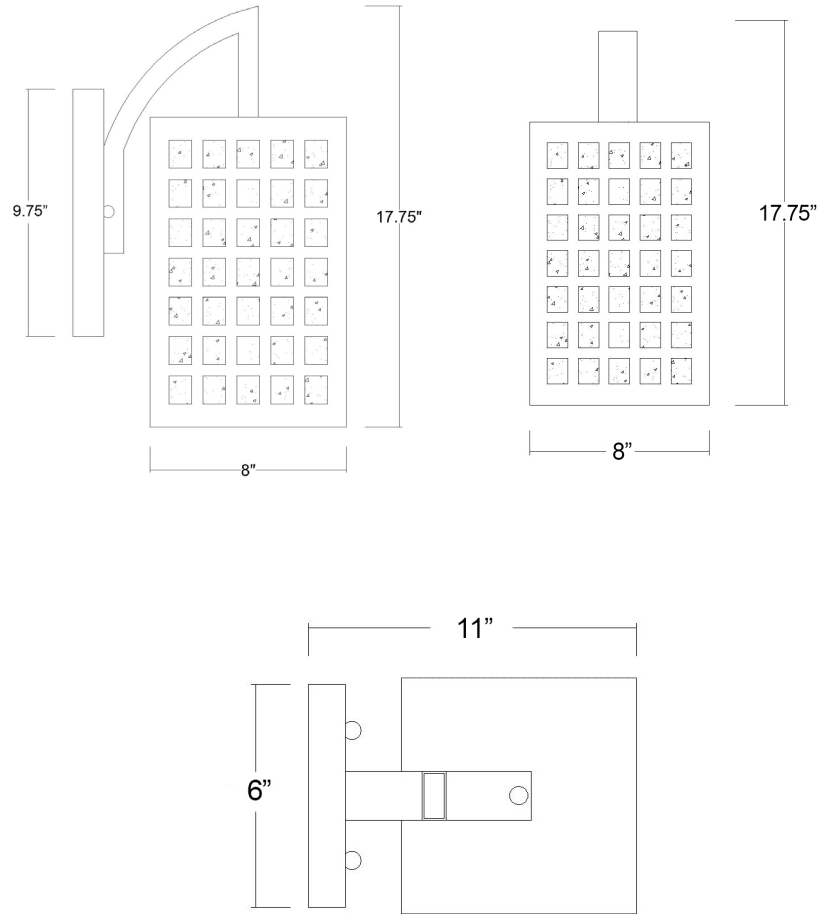

1812SN

LETZEL 3-LIGHT WALL LANTERN

Description:	Letzel 3-Light Wall Lantern
Finish:	Satin Nickel
Dimensions:	8" W x 17-3/4" H x 11" ext. Height on Center: 9-3/4"
Bulbs:	3-60W Cand.
Installed Weight:	9.7 lbs.
Certification:	cETL / wet location

Material:	Stainless steel and glass
Shades:	NA
Glass:	Clear Seeded
Back Plate Dimensions:	6" x 9-3/4"
Chain/Wire:	NA
Additional Finishes:	ORB