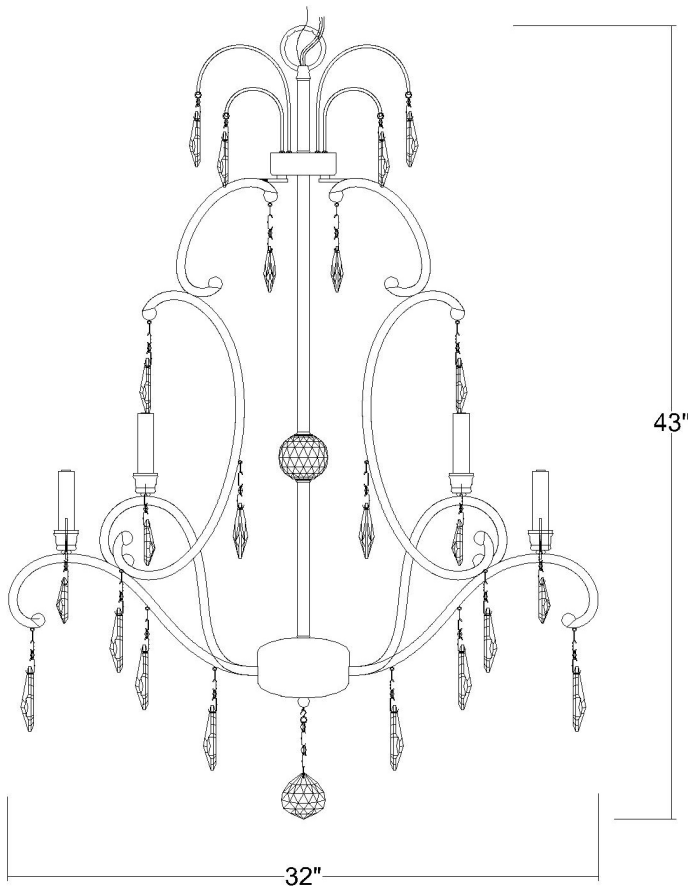

IN11357AG CLAIRE 12-LIGHT CHANDELIER

Description:	Claire 12-light chandelier
Finish:	Antique gold
Dimensions:	32" D x 43" H
Bulbs:	12-60w candelabra, 120V
Installed Weight:	37.5 lbs.
Certification:	Dry locatin / c UL

Material:	Steel and K9 crystal
Shade:	NA
Glass:	NA
Canopy Dimensions:	5-3/4" dia.
Chain/Wire:	5' wire, 12' chain
Additional Finishes:	NA