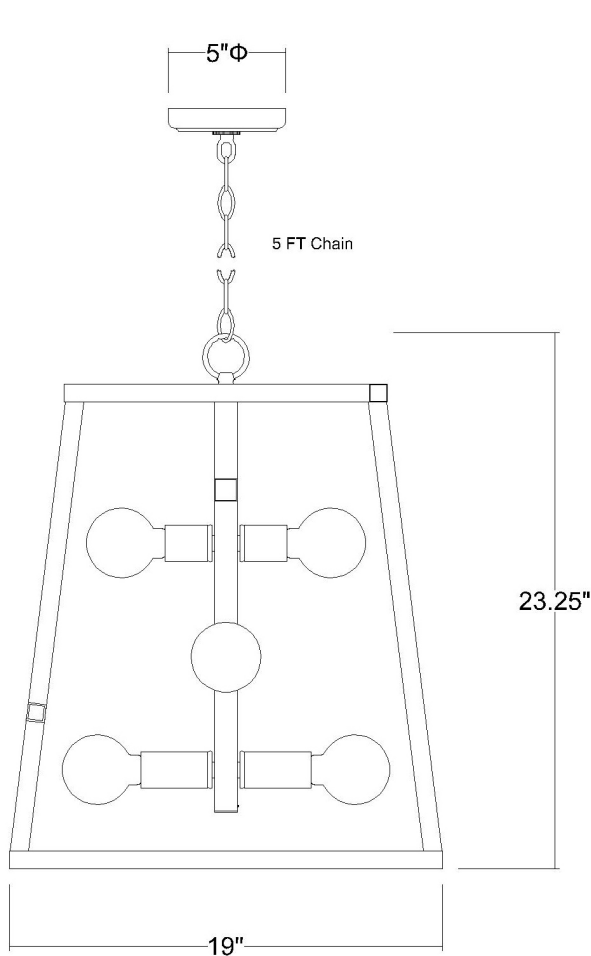

IN11381ORB

TIBERTON 6-LIGHT PENDANT

Description:	Tiberton 6-light pendant
Finish:	Oil rubbed bronze
Dimensions:	19" W x 23-1/4" H
Bulbs:	6-60w medium, 120V
Installed Weight:	12.15 lbs.
Certification:	Dry location / ETL

Material:	Iron and raw brass
Shades:	NA
Glass:	NA
Canopy Dimensions:	5" dia.
Chain/Wire:	5' chain, 12' wire
Additional Finishes:	NA