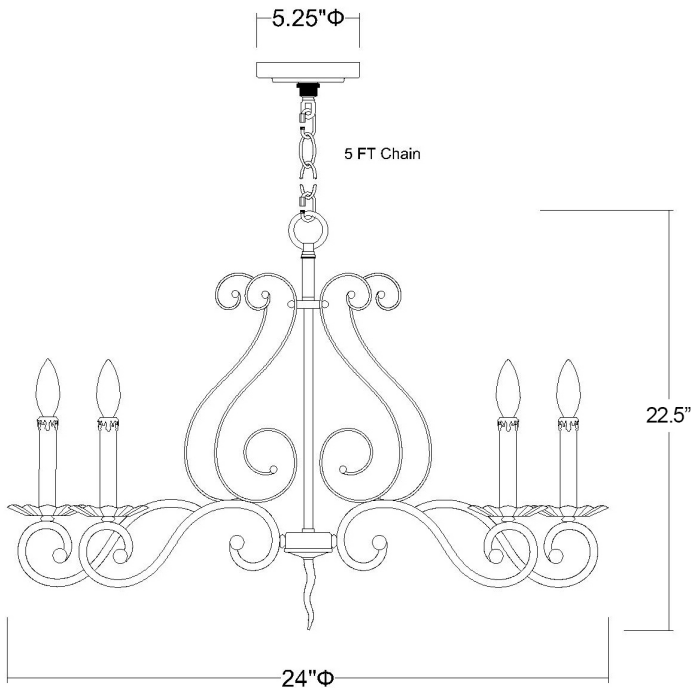

# IN11410R LYDIA 5-LIGHT CHANDELIER

<b>Description:</b>	Lydia 5-light chandelier
<b>Finish:</b>	Russet
<b>Dimensions:</b>	24" D x 22-1/2" H
<b>Bulbs:</b>	5-60w candelabra, 120V
<b>Installed Weight:</b>	12.1 lbs.
<b>Certification:</b>	Dry location / c UL

<b>Material:</b>	Iron
<b>Shades:</b>	NA
<b>Glass:</b>	NA
<b>Canopy Dimensions:</b>	5-1/4" dia.
<b>Chain/Wire:</b>	5' chain, 12' wire
<b>Additional Finishes:</b>	NA