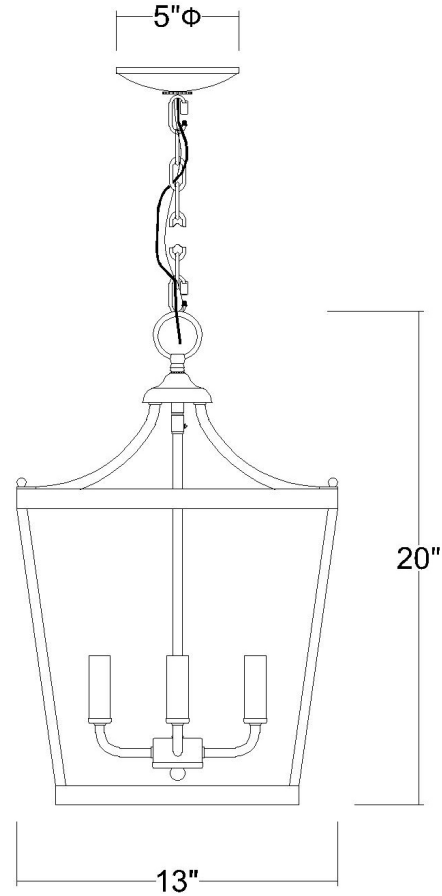

## KENNEDY 4-LIGHT CHANDELIER

<b>Description:</b>	Kennedy 4-Light Chandelier
<b>Finish:</b>	Satin Nickel
<b>Dimensions:</b>	13" Sq. x 20" H
<b>Bulbs:</b>	4-60W Cand.
<b>Installed Weight:</b>	7 lbs.
<b>Certification:</b>	cUL / dry location

<b>Material:</b>	Steel
<b>Shades:</b>	NA
<b>Glass:</b>	NA
<b>Canopy Dimensions:</b>	5" Dia.
<b>Chain/Wire:</b>	5' Chain, 12' Wire
<b>Additional Finishes:</b>	BK, ORB