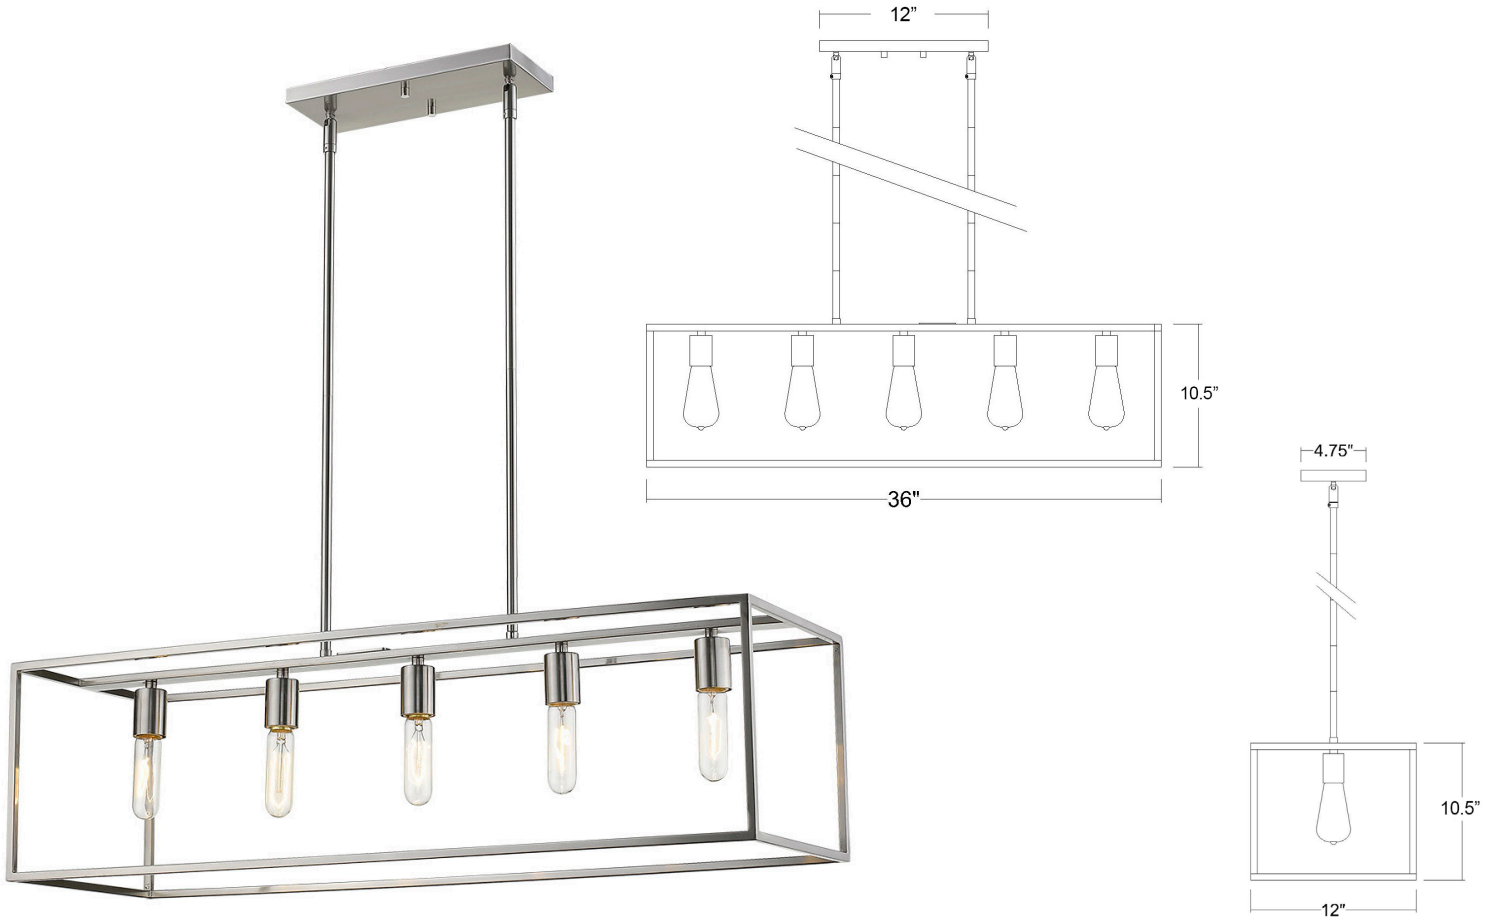

# IN21002SN

## COBAR 5-LIGHT PENDANT

<b>Description:</b>	Cobar 5-Light Pendant
<b>Finish:</b>	Satin Nickel
<b>Dimensions:</b>	36" L x 12" W x 10-1/2" H
<b>Bulbs:</b>	5-100W Med.
<b>Installed Weight:</b>	10 lbs.
<b>Certification:</b>	cUL / dry location

<b>Material:</b>	Steel
<b>Shades:</b>	NA
<b>Glass:</b>	NA
<b>Canopy Dimensions:</b>	12" x 4-3/4"
<b>Chain/Wire:</b>	12' Wire
<b>Stems:</b>	6-12", 2-6", 2-3"
<b>Additional Finishes:</b>	BK, ORB