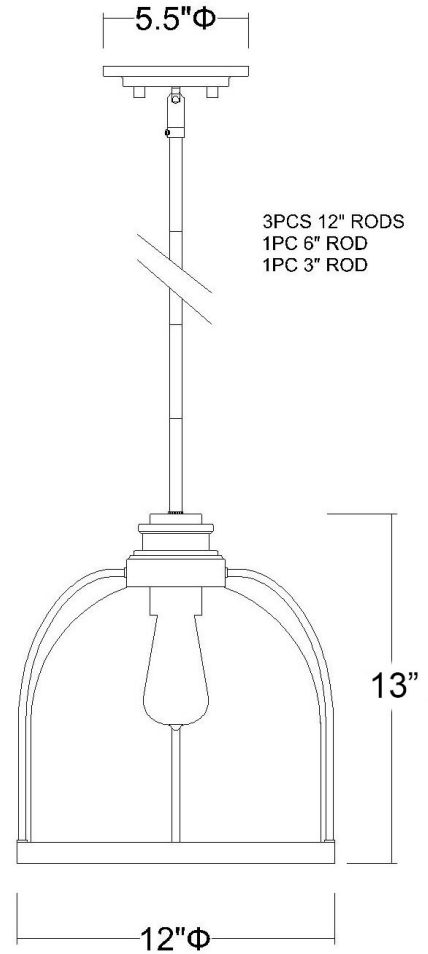

IN21300ORB

STANTON 1-LIGHT PENDANT

Description: Stanton 1-Light Pendant

Finish: Oil Rubbed Bronze

Dimensions: 12" Dia. x 13" H

Bulbs: 1-100W Med.

Installed Weight: 6 lbs.

Certification: cUL / dry location

Material: Steel and glass

Shades: Glass

Glass: Clear

Canopy Dimensions: 5-1/2" Dia.

Chain/Wire: 12' Wire

Stems: 3-12", 1-6", 1-3"

Additional Finishes: BK, PN