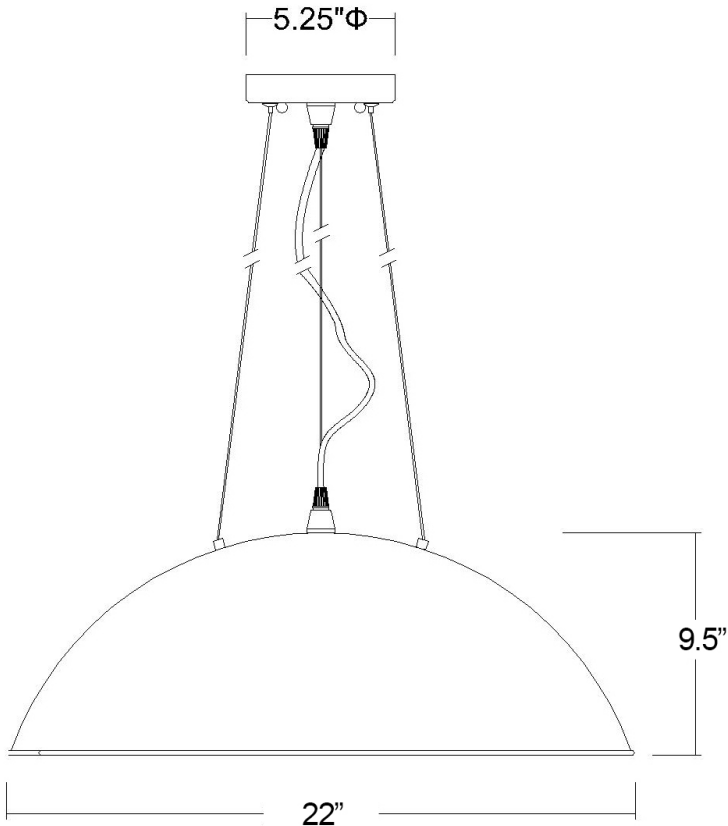

IN31450WG

LAYLA 1-LIGHT PENDANT

Description:	Layla 1-light pendant
Finish:	Washed gold
Dimensions:	22" D x 9-1/2" H
Bulbs:	1-100w medium
Installed Weight:	6.6 lbs.
Certification:	Dry location / c UL

Material:	Steel
Shade:	Steel
Glass:	NA
Canopy Dimensions:	5-1/4" dia.
Chain/Wire:	12' wire
Additional Finishes:	White