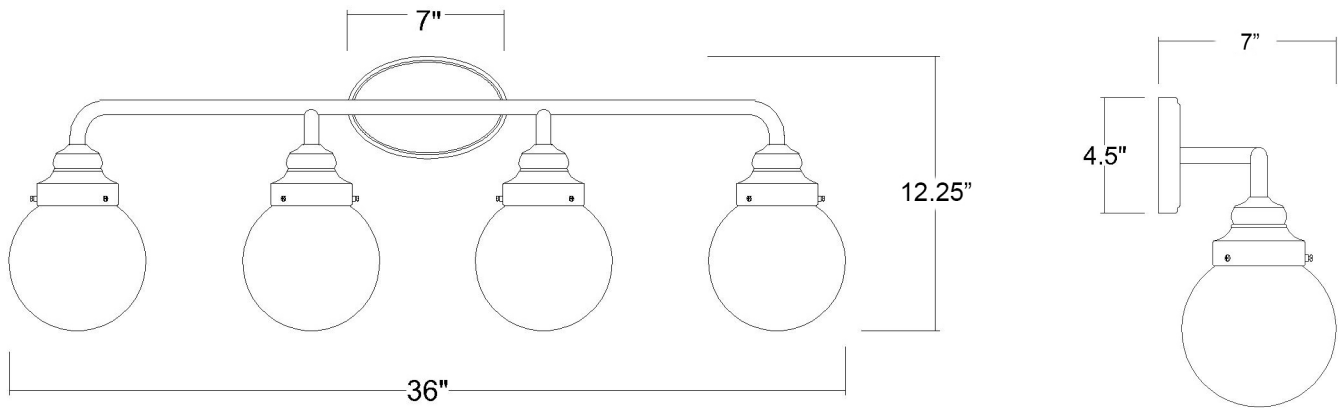

## PORTSMITH 4-LIGHT BATH SCONCE

**Description:** Portsmouth 4-Light Bath Sconce

**Finish:** Raw Brass

**Dimensions:** 36" W x 12-1/4" H x 7" ext.  
Height on Center: 2-1/2"

**Bulbs:** 4-60W Med.

**Installed Weight:** 4.4 lbs.

**Certification:** cETL / damp location

**Material:** Steel and glass

**Shades:** NA

**Glass:** Opal

**Back Plate Dimensions:** 7" x 4-1/2" oval

**Chain/Wire:** NA

**Additional Finishes:** PN