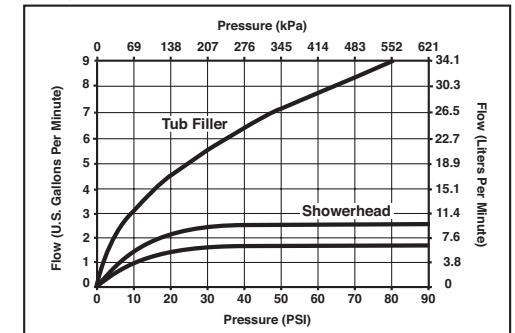

COMPLIES WITH:

- ASME A112.18.1 / CSA B125.1
- ASSE 1016
- Indicates compliance to ICC/ANSI A117.1 - Valve control only
- EPA WaterSense®

Using R60000-UNBX: