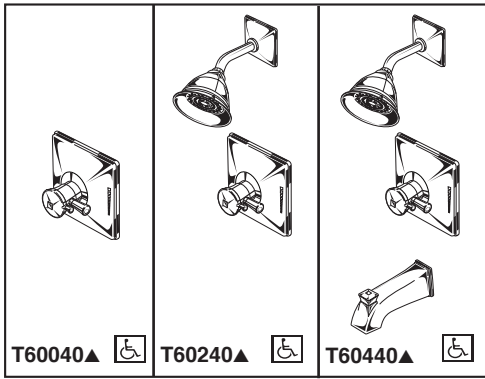

BRIZO®

TUB AND SHOWER FAUCET TRIM

- Vesi® Collection
- TempAssure® Thermostatic
- Valve Only (T60040)
- Shower Only (T60240)
- Tub/Shower (T60440)

Submitted Model No.: _____

Specific Features: _____

STANDARD SPECIFICATIONS:

- TempAssure® 60 series thermostatic valve cartridge.
- Thermostatic wax element maintains the outlet temperature to $\pm 3.6^{\circ}\text{F}$.
- Must also order MultiChoice® Universal rough valve body (R60000 Series).
- Back-to-back installation capability.
- Lever volume control handle; temperature adjustment dial.
- Graphics indicate hot/cold temperature adjustment.
- Field adjustable to limit handle rotation into hot water zone.
- All parts replaceable from the front of the valve.
- Adjusts for up to 1" wall thickness.
- Multi-function showerhead - 1.75 gpm @ 80 psi, 6.6 L/min @ 550 kPa (RP42431), 2.5 gpm @ 80 psi, 9.5 L/min @ 550 kPa (RP42431-2.5) sold with T60240 and T60440.