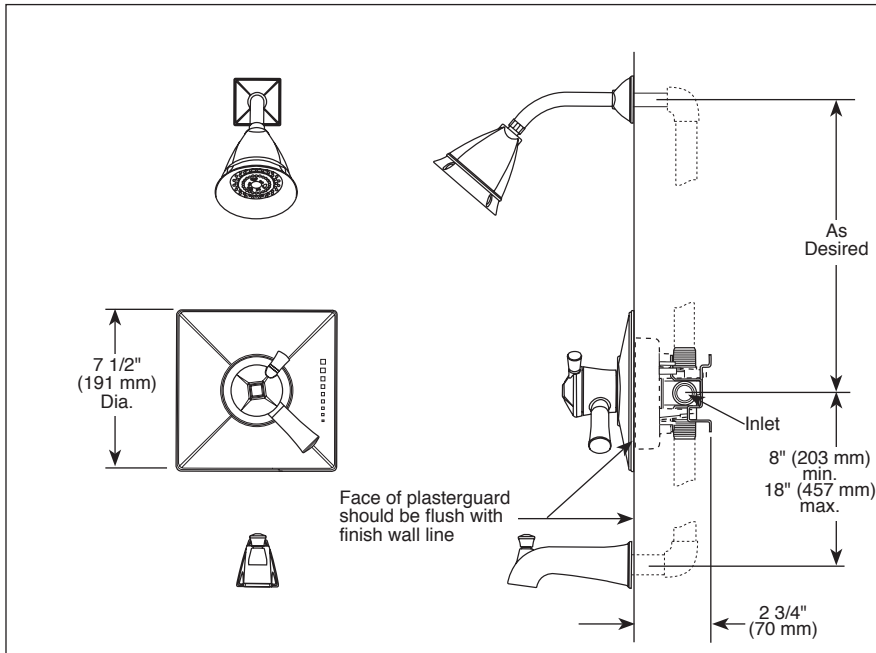

BRIZO®

TUB AND SHOWER FAUCET TRIM

- Vesi® Collection
- TempAssure® Thermostatic
- Valve Only (T60040)
- Shower Only (T60240)
- Tub/Shower (T60440)

Submitted Model No.: _____

Specific Features: _____

STANDARD SPECIFICATIONS:

- TempAssure® 60 series thermostatic valve cartridge.
- Thermostatic wax element maintains the outlet temperature to $\pm 3.6^{\circ}\text{F}$.
- Must also order MultiChoice® Universal rough valve body (R60000 Series).
- Back-to-back installation capability.
- Lever volume control handle; temperature adjustment dial.
- Graphics indicate hot/cold temperature adjustment.
- Field adjustable to limit handle rotation into hot water zone.
- All parts replaceable from the front of the valve.
- Adjusts for up to 1" wall thickness.
- Multi-function showerhead - 1.75 gpm @ 80 psi, 6.6 L/min @ 550 kPa (RP42431), 2.5 gpm @ 80 psi, 9.5 L/min @ 550 kPa (RP42431-2.5) sold with T60240 and T60440.