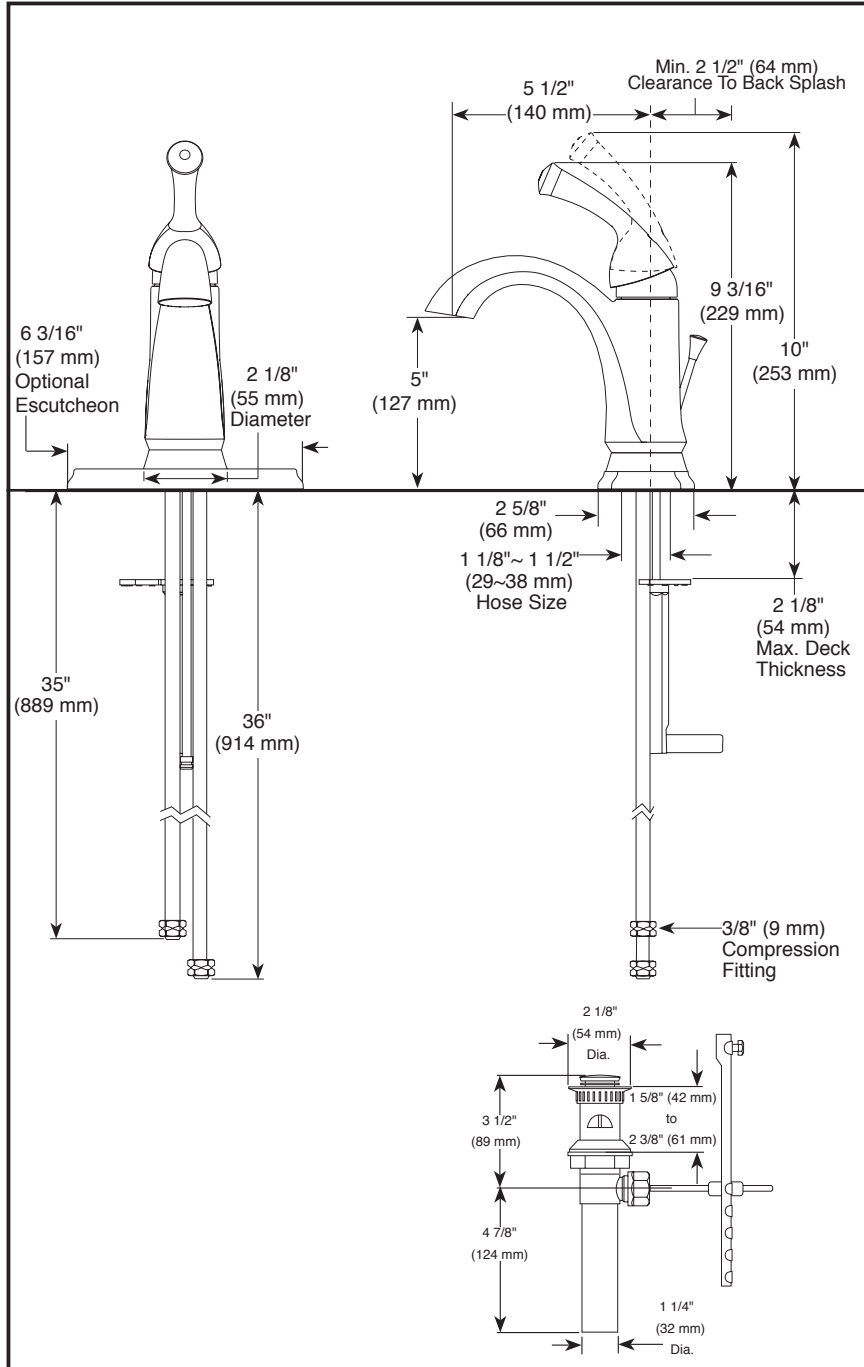

▲ Designate Proper Finish Suffix

Delta reserves the right (1) to make changes in specifications and materials, and (2) to change or discontinue models, both without notice or obligation. Dimensions are for reference only. See current full-line price book or www.deltafaucet.com for finish options and product availability.

DSP-L-15999-DST Rev. B

Delta Faucet Company

55 E. 111th Street, Indianapolis, IN 46280
350 South Edgeware Road, St. Thomas, ON N5P 4L1
© 2019 Delta Faucet Company