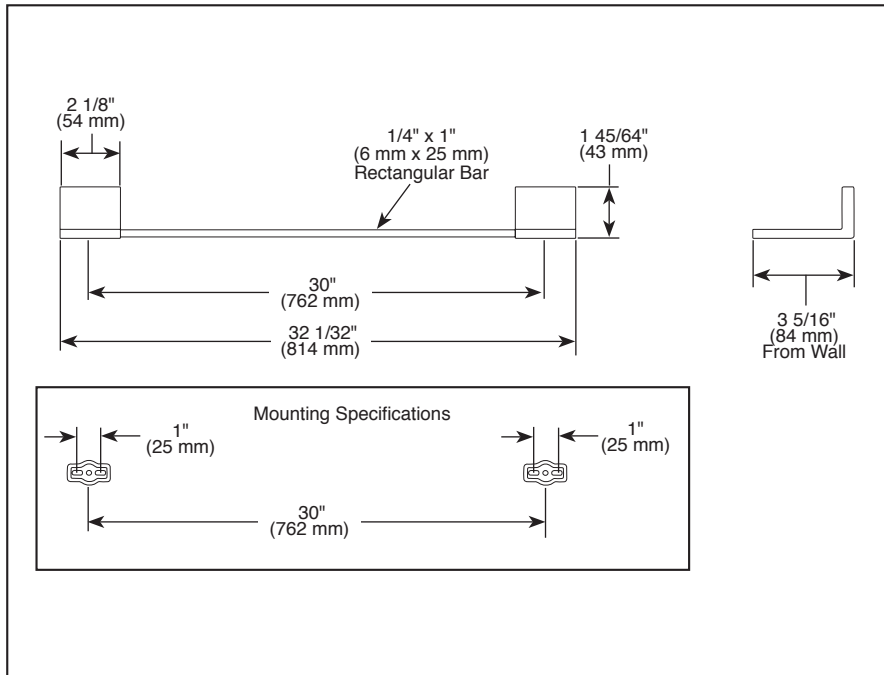

ACCESSORIES

- Vero™ Bath Collection
- 30" Towel Bar

Submitted Model No.: _____
 Specific Features: _____

▲ Designate Proper Finish Suffix

STANDARD SPECIFICATIONS:

- Wood blocking is preferable behind all wall surfaces. If wood blocking is not available, the following fasteners are suggested: Tile/Masonry-Plastic or lead Anchors Plaster/drywall-Toggle bolts.
- Mounting hardware and mounting template included with product.