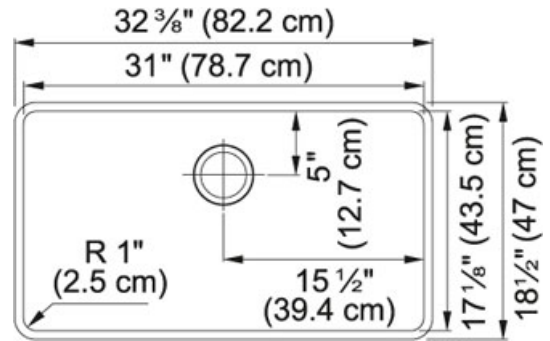

Kubus KBG11031ONY Granite Onyx | 125.0389.618

FAMILY : Sinks | SERIE : Kubus | MODEL : KBG11031ONY | FINISH : Granite Onyx | INSTALLATION TYPE : Undermount | STYLE : Transitional

TECHNICAL DATA

Minimum Cabinet Size	36"
Drain Opening	3 1/2"
Length overall	32 3/8"
Width overall	18 1/4"
Length of large bowl	31"
Width of large bowl	17"
Depth of large bowl	9 1/2"
Number of Bowls	1
Type of Material	Granite
Where to buy	Showroom