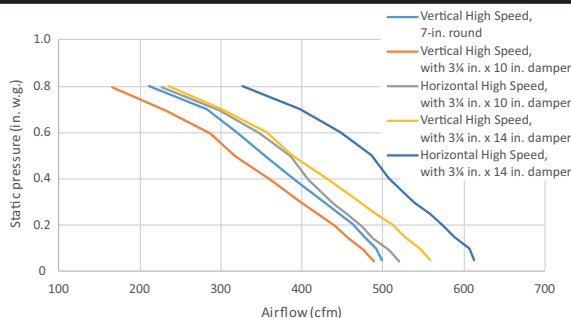

HVI-2100 CERTIFIED RATINGS comply with new testing technologies and procedures prescribed by the Home Ventilating Institute, for off-the-shelf products, as they are available to consumers. Product performance is rated at 0.1 in. static pressure, based on tests conducted in AMCA's state-of-the-art test laboratory. Sones are a measure of humanly-perceived loudness, based on laboratory measurements.

99045777B

Broan-NuTone LLC
Venmar Ventilation ULC

926 West State Street, Hartford, WI 53027
550 Lemire Blvd., Drummondville Québec Canada J2C 7W9

1 800-558-1711 | www.broan.com
1 877-896-1119 | www.broan.ca