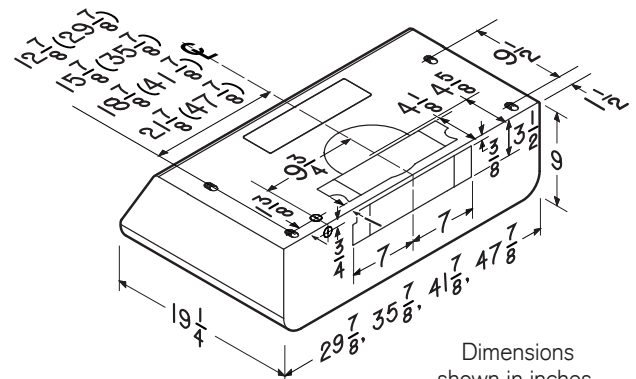

* Not available in Canada.

PERFORMANCE			Sones			CFM					
Duct Orientation	Size	Damper	Normal	Medium	High	Normal	Medium	High			
			Vertical - Rectangular	3¼ in. x 10 in.	Included	<0.3	3.0	8.0	120	285	475
Horizontal - Rectangular	3¼ in. x 10 in.	Included	<0.3	3.0	7.5	120	305	505			
Vertical - Rectangular	3¼ in. x 14 in.	Included	<0.3	3.0	7.5	140	320	550			
Horizontal - Rectangular	3¼ in. x 14 in.	Included	<0.3	3.0	7.5	140	350	600			
Round - Vertical	7 in.	Sold Separately	<0.3	3.0	7.5	140	300	490			

FEATURES	
Control type	3-speed Capacitive Touch
Delay off	no
Filter Clean Reminder	yes
Heat Sentry™	no
ADA Capable	yes
Lighting	2-level ENERGY STAR® LED (included)
Grease Filters	Hybrid Baffle (Qty. 2)
Installation Hardware	EZ1 Brackets
ENERGY STAR®	yes (no if installed non-ducted)
Recirculation	Non-ducted filters sold separately
¾ in. x 10 in. Damper/ Duct Connector	included

AC INPUT
120V, 60 Hz - 1.9 AMPS

OPTIONAL ACCESSORIES	
7-in. Round Damper	BP87Q
ADA Wiring Kit	HAWRK3
Make-up Air Damper	MD6TU, MD8TU or MD10TU

MOUNTING HEIGHT
24 in. to 30 in. from cooktop to bottom of hood

LIMITED WARRANTY
1-year
3-year (LED modules only)
(See installation manual for full warranty text.)

FOR INDOOR USE ONLY

Dimensions shown in inches.