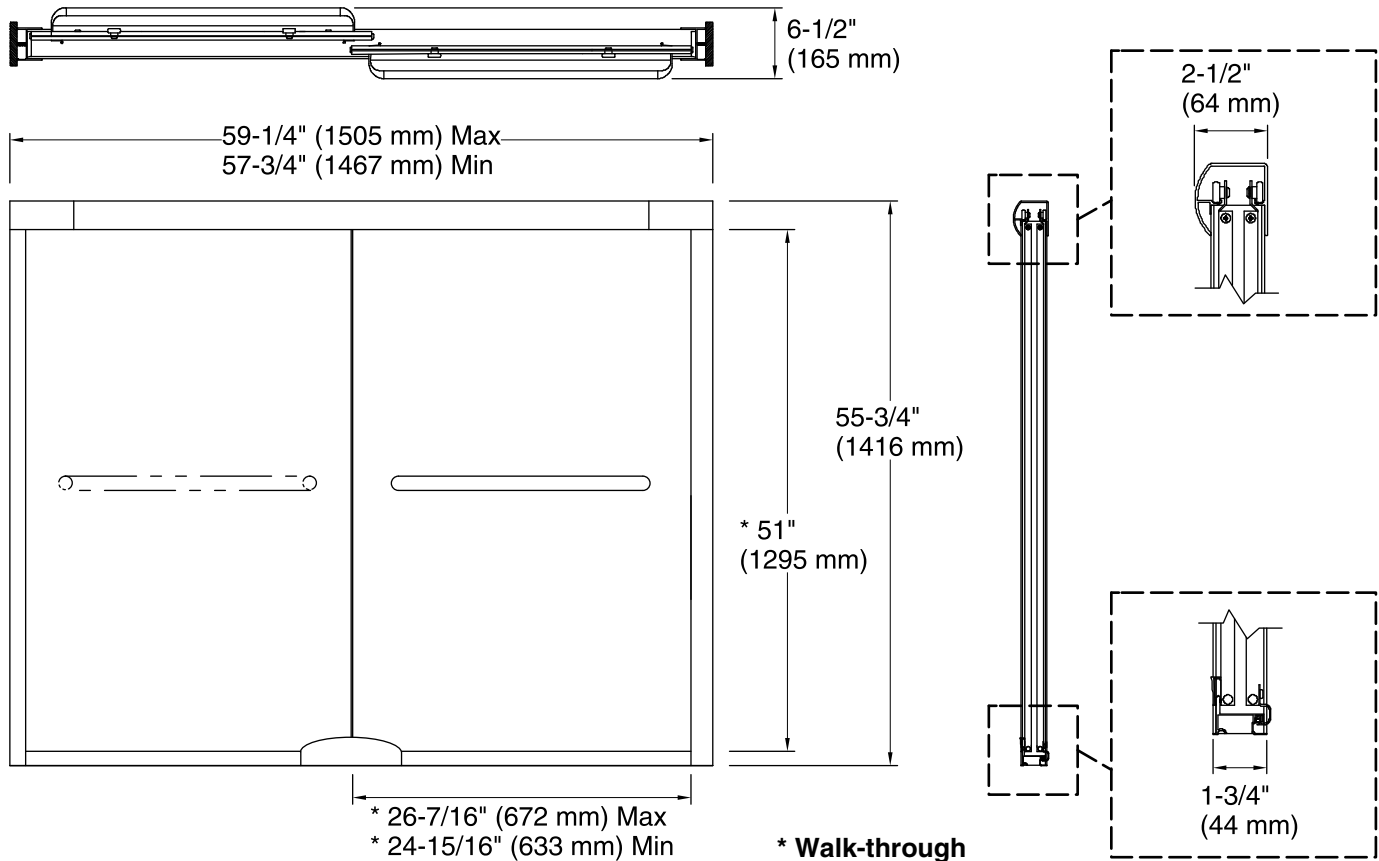

4-25-2019 22:45 - US/CA

Technical Information

All product dimensions are nominal.

- Installation type: For bath installation
- Opening Width - Min: 57-3/4" (1467 mm)
- Opening Width - Max: 59-1/4" (1505 mm)
- Walk-through - Min: 24-15/16" (633 mm)
- Walk-through - Max: 26-7/16" (672 mm)
- Glass thickness: 1/4" (6 mm)
- Glass coating: CleanCoat®

Notes

- Install this product according to the installation guide.
- The vertical opening should be a minimum of 57-3/4" (1467 mm) to allow for installation clearance.