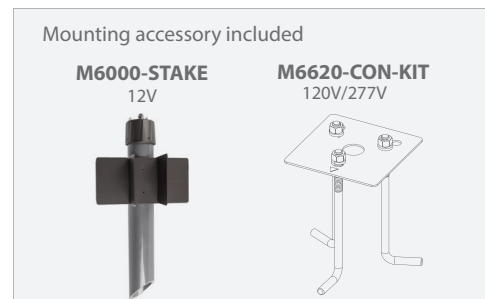

wacighting.com
Phone (800) 526.2588
Fax (800) 526.2585

Headquarters/Eastern Distribution Center
44 Harbor Park Drive
Port Washington, NY 11050

Central Distribution Center
1600 Distribution Ct
Lithia Springs, GA 30122

Western Distribution Center
1750 Archibald Avenue
Ontario, CA 91760

WAC Lighting retains the right to modify the design of our products at any time as part of the company's continuous improvement program.