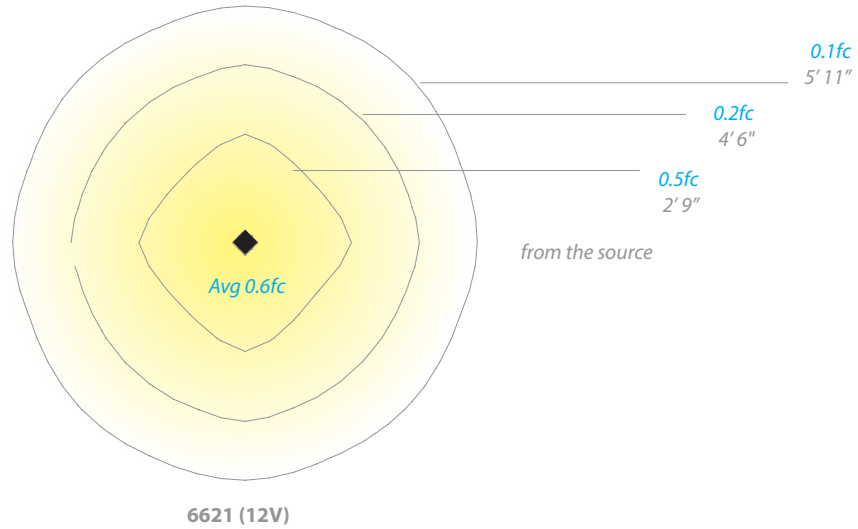

TOWER 12V/120V/277V LED BOLLARD

6621/6622/6623

WAC

LANDSCAPE LIGHTING

- Recommended spacing for installation :
6621 (12V)
Residential: 12 to 14.5ft
Commercial: 4 to 6.5ft

- Recommended spacing for installation :
6622, 6623 (120V, 277V)
Residential: 16 to 22ft
Commercial: 8 to 11ft