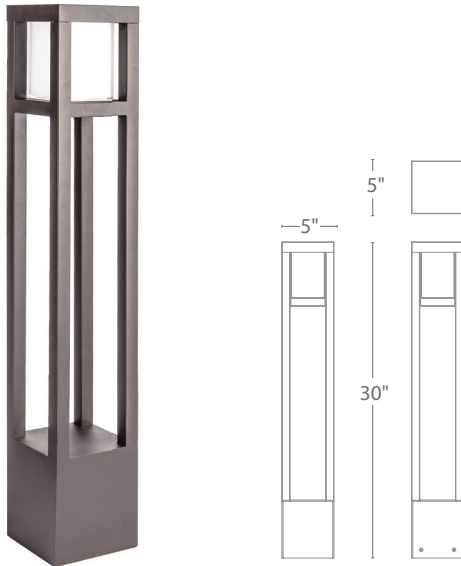

TOWER 12V/120V/277V LED BOLLARD

6621/6622/6623

WAC

LANDSCAPE LIGHTING

Fixture Type:

Catalog Number:

Project: _____

Location: _____

PRODUCT DESCRIPTION

Sleek linear design blends seamlessly into pathways while providing soft, even illumination

FEATURES

- IP66 rated, Protected against powerful water jets
- Factory sealed water tight fixtures
- Mounting accessories included
- UL & cUL 1838 Listed (12V); 1598 Listed (120V/277V)