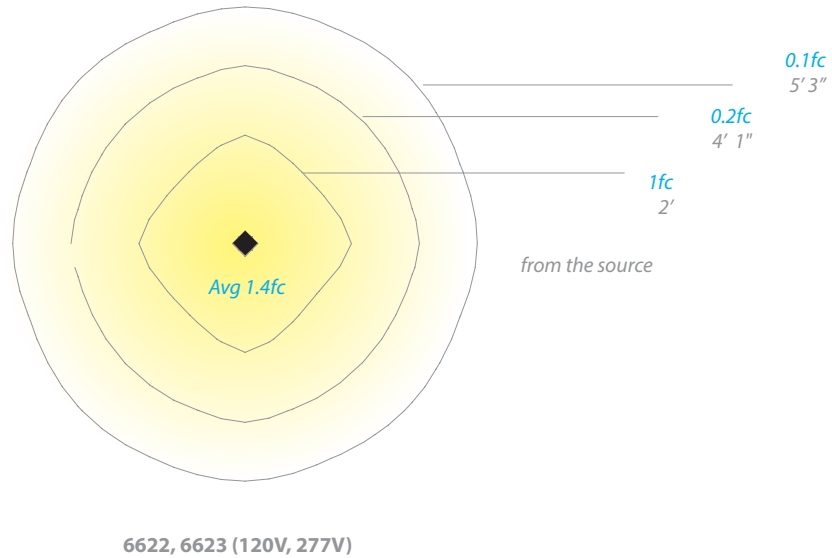

TOWER 12V/120V/277V LED BOLLARD

6621/6622/6623

WAC

LANDSCAPE LIGHTING

- Recommended spacing for installation :
6621 (12V)
Residential: 12 to 14.5ft
Commercial: 4 to 6.5ft

- Recommended spacing for installation :
6622, 6623 (120V, 277V)
Residential: 16 to 22ft
Commercial: 8 to 11ft